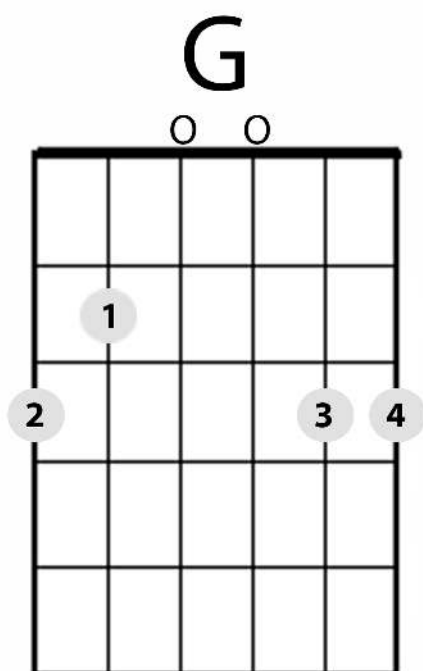

This Land Is Your Land

Easy Guitar Song

Chord Diagrams:

Lead Sheet:

WORDS AND MUSIC BY
WOODY GUTHRIE

MODERATELY BRIGHT

THIS LAND IS YOUR LAND, _____ THIS LAND IS

3 *G* MY LAND _____ *D* FROM CAL - I - FOR - NIA _____

6 _____ TO THE NEW YORK IS - LAND. _____ FROM THE RED - WOOD

9 *C* FOR - EST _____ *G* TO THE GULF STREAM WA - TERS; _____

1.-3.	TO VERSES	4.	FINE
-------	-----------	----	------

13 *D* THIS LAND WAS MADE FOR YOU AND ME. _____ ME. _____