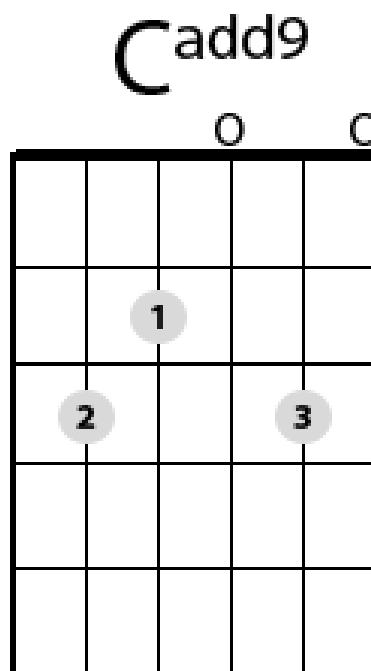

This Land Is Your Land

Easy Guitar Song

Chord Diagrams:

Lead Sheet:

WORDS AND MUSIC BY
WOODY GUTHRIE

MODERATELY BRIGHT

THIS LAND IS YOUR LAND, _____ THIS LAND IS

3 *G* MY LAND _____ *D* FROM CAL - I - FOR - NIA _____

6 _____ TO THE NEW YORK IS - LAND. _____ FROM THE RED - WOOD

9 *C* FOR - EST _____ *G* TO THE GULF STREAM WA - TERS; _____

1.-3.	TO VERSES	4.	FINE
-------	-----------	----	------

13 *D* THIS LAND WAS MADE FOR YOU AND ME. _____ ME. _____