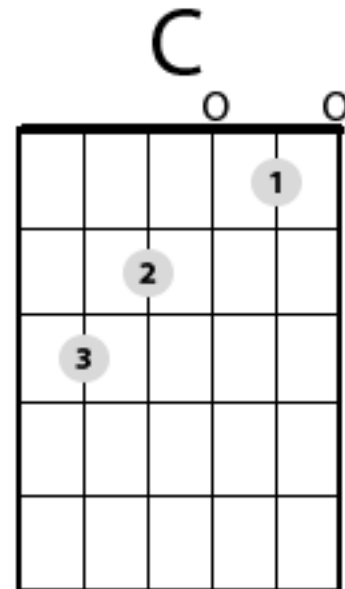

# Silent Night—Easy Guitar

## LYRIC WITH CHORDS

G

Silent night, holy night

D                    G

All is calm, All is bright

C                    G

Round yon Virgin, Mother and Child

C                    G