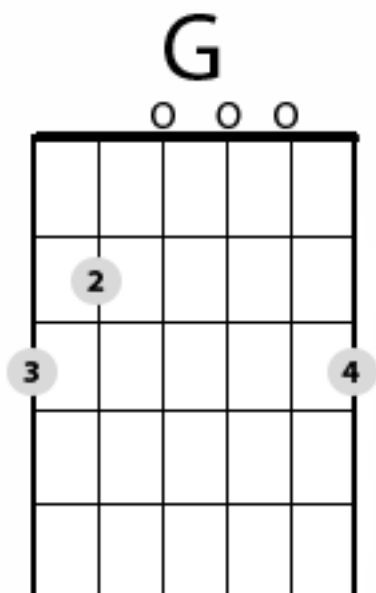

# Silent Night—Easy Guitar

## LYRIC WITH CHORDS

G

Silent night, holy night

D                    G

All is calm, All is bright

C                    G

Round yon Virgin, Mother and Child

C                    G