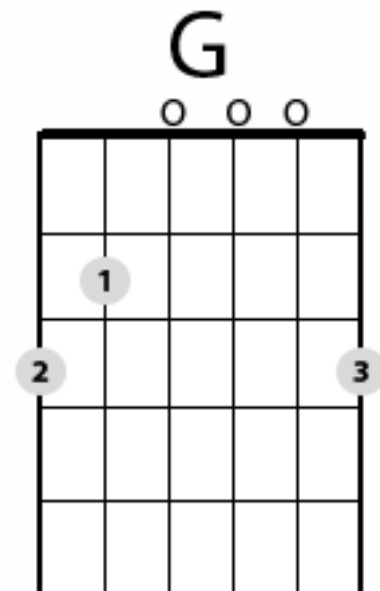

# Silent Night—Easy Guitar

## LYRIC WITH CHORDS

G

Silent night, holy night

D                    G

All is calm, All is bright

C                    G

Round yon Virgin, Mother and Child

C                    G