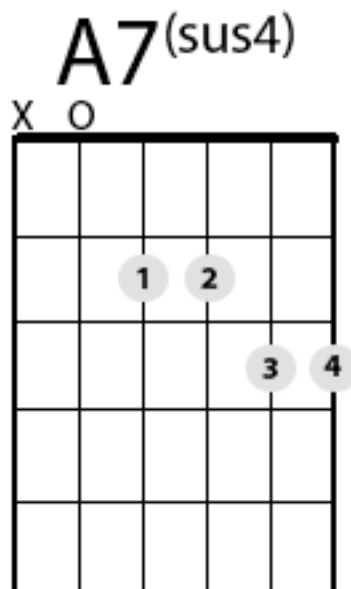

# Wish You Were Here Intro Riff

## Chord Forms

Here's my best attempt to write this out with notes and tabs. I didn't try to write out the chords in note form. I thought it would just be more confusing. You can watch the video to see where the chords fit in.

Hope this helps... T.O.M.

Em<sup>7</sup> G Em<sup>7</sup>

T  
A  
B

4/4

0 2 0 2 0 2 0 2

G Em<sup>7</sup> A<sup>7</sup>(sus4)

T  
A  
B

0 0 0 2 2 2 0 2 0 0 2 0

Em<sup>7</sup> A<sup>7</sup>(sus4) G

T  
A  
B

2 2 2 0 2 0 0 2 0 3