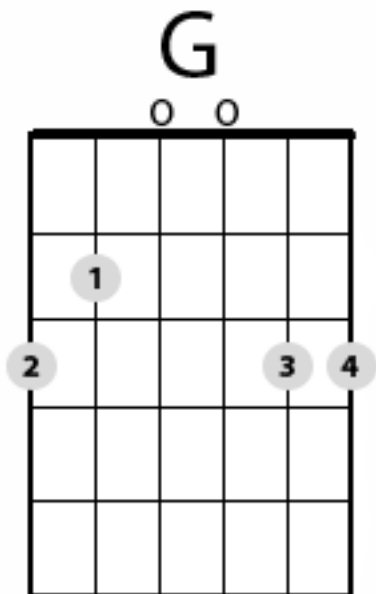

# Wish You Were Here Intro Riff

## Chord Forms

Here's my best attempt to write this out with notes and tabs. I didn't try to write out the chords in note form. I thought it would just be more confusing. You can watch the video to see where the chords fit in.

Hope this helps... T.O.M.

Em<sup>7</sup> G Em<sup>7</sup>

T  
A  
B

4/4

0 2 0 2 0 2 0 2

G Em<sup>7</sup> A<sup>7</sup>(sus4)

T  
A  
B

0 0 0 2 2 2 0 2 0 0 2 0