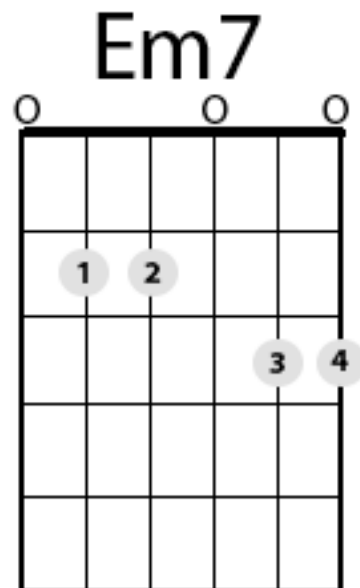

# Wish You Were Here Intro Riff

## Chord Forms

Here's my best attempt to write this out with notes and tabs. I didn't try to write out the chords in note form. I thought it would just be more confusing. You can watch the video to see where the chords fit in.

Hope this helps... T.O.M.

Em<sup>7</sup> G Em<sup>7</sup>

T  
A  
B

4/4

0 2 0 2 0 2 0 2

G Em<sup>7</sup> A<sup>7</sup>(sus4)

T  
A  
B

0 0 0 2 2 2 0 2 0 0 2 0