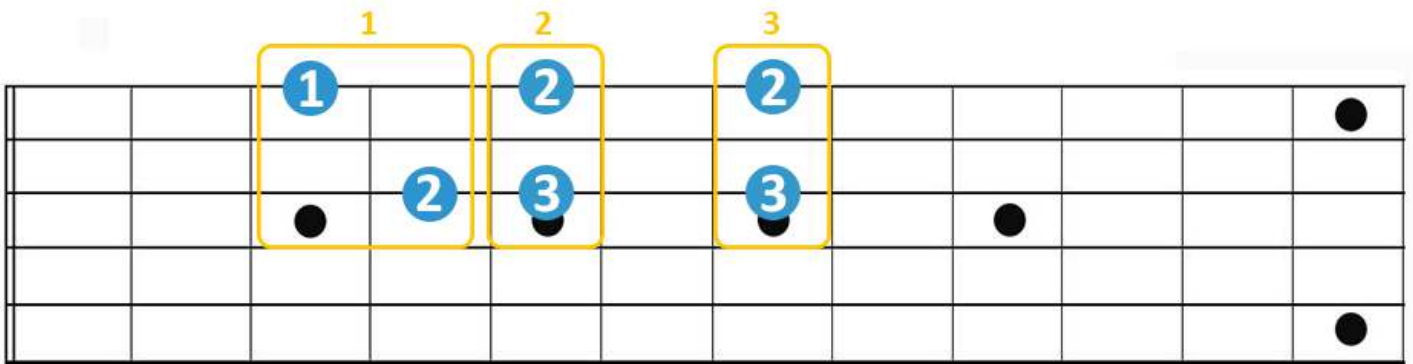

Brown Eyed Girl Intro Riff

I've referenced the notes with numbers to the chart on the next page.

1 2 3* 2 1 4 5 6* 5 4

TAB 4/4

3 5 5 7 7 5 3 8 10 10 12 12 10 8

4 5 5 7 7 5 4 9 10 10 12 12 10 9

D

TAB

3 5 5 7 7 5 3 2 3 2 0

4 5 5 7 7 5 4

*I didn't indicate the slide because I wasn't sure how to document it without making the whole thing more confusing. I'd encourage you to refer to the video.

Fingering Chart

First part of the riff.

Second part of the riff.