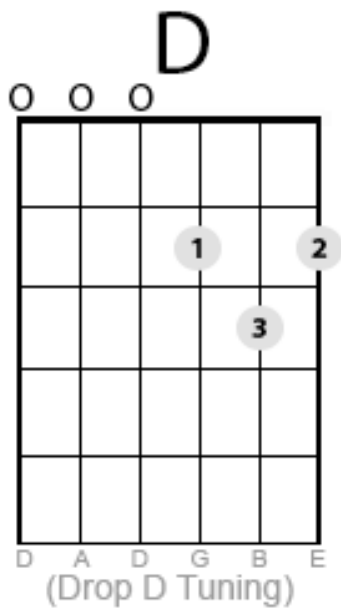

Drop D

Fingerpicking Pattern

Chord Diagrams

“Drop D” Fingerpicking Pattern

Notes & TAB

D

TAB

E	3	2	3	3	2	3	2
B	0	0	0	0	0	0	0
G	0	0	0	0	0	0	0
D	0	0	0	0	0	0	0
A	0	0	0	0	0	0	0
D	0	0	0	0	0	0	0

3 G/B C(add9)

TAB

E	3	0	3	3	0	3	0
B	0	0	0	0	0	0	0
G	0	0	0	0	0	0	0
D	0	0	0	0	0	0	0
A	0	0	0	0	0	0	0
D	0	0	0	0	0	0	0