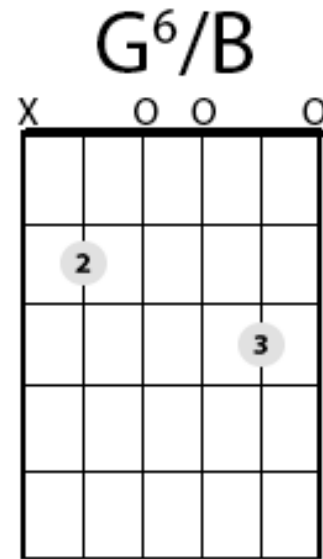

Drop D

Fingerpicking Pattern

Chord Diagrams

“Drop D” Fingerpicking Pattern

Notes & TAB

D

TAB

E	3	2	3	3	2	3	2
B	0	0	0	0	0	0	0
G	0	0	0	0	0	0	0
D	0	0	0	0	0	0	0
A	0	0	0	0	0	0	0
D	0	0	0	0	0	0	0

3 G/B C(add9)

TAB

E	3	0	3	3	0	3	0
B	0	0	0	0	0	0	0
G	0	0	0	0	0	0	0
D	0	0	0	0	0	0	0
A	0	0	0	0	0	0	0
D	0	0	0	0	0	0	0