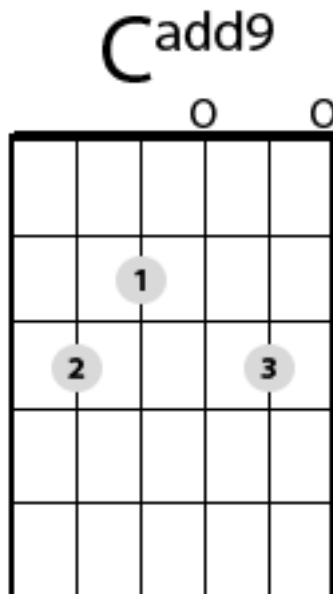

Drop D

Fingerpicking Pattern

Chord Diagrams

“Drop D” Fingerpicking Pattern

Notes & TAB

D

TAB

E	3	2	3	3	2	3	2
B	0	0	0	0	0	0	0
G	0	0	0	0	0	0	0
D	0	0	0	0	0	0	0
A	0	0	0	0	0	0	0
D	0	0	0	0	0	0	0

3 G/B C(add9)

TAB

E	3	0	3	3	0	3	0
B	0	0	0	0	0	0	0
G	0	0	0	0	0	0	0
D	0	0	0	0	0	0	0
A	0	0	0	0	0	0	0
D	0	0	0	0	0	0	0