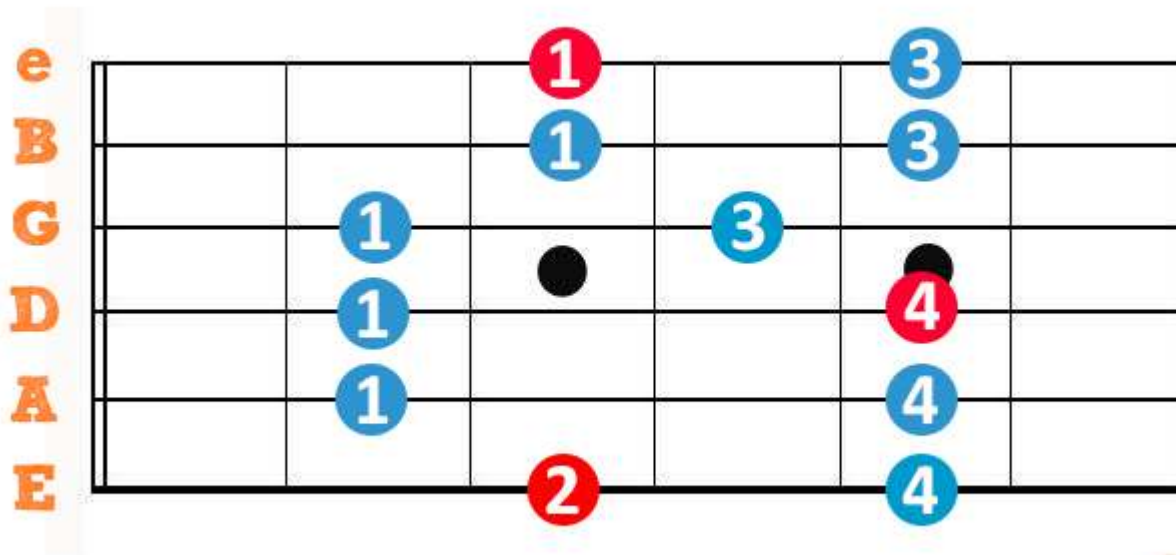

Jazzy Cool Improvisation

Major Pentatonic Scale

G Major Pentatonic Guitar Scale

The RED dots indicate the 1st note of the scale, in this case G.

G Major Pentatonic Scale With TAB

3 5 2 5 2 5 2 4

3 5 3 5 3 5 3 4