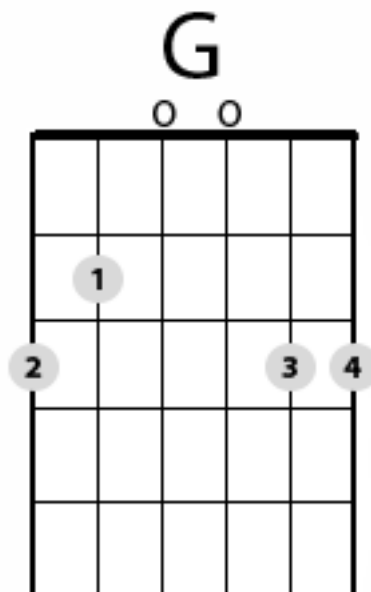

Amazing Grace

Easy Guitar Song

Chord Forms

Amazing Grace

traditional

D G D
Amazing grace, How sweet the sound
A7

That saved a wretch like me.

D G D
I once was lost, but now I am found,
D A7 D

Was blind, but now I see.

'Twas grace that taught my heart to fear,
And grace my fears relieved.
How precious did that grace appear
The hour I first believed.

Through many dangers, toils and snares
I have already come,
'Tis grace has brought me safe thus far
And grace will lead me home.