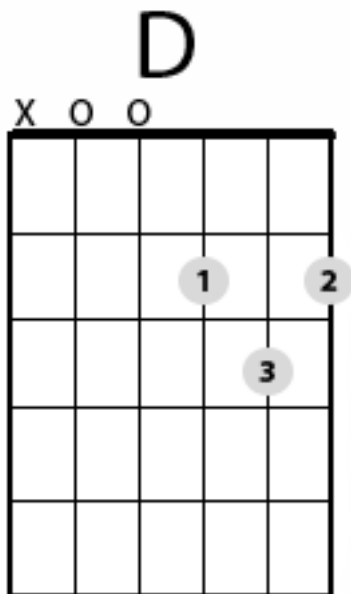

Amazing Grace

Easy Guitar Song

Chord Forms

Amazing Grace

traditional

D G D
Amazing grace, How sweet the sound
A7

That saved a wretch like me.

D G D
I once was lost, but now I am found,
D A7 D

Was blind, but now I see.

'Twas grace that taught my heart to fear,
And grace my fears relieved.
How precious did that grace appear
The hour I first believed.

Through many dangers, toils and snares
I have already come,
'Tis grace has brought me safe thus far
And grace will lead me home.