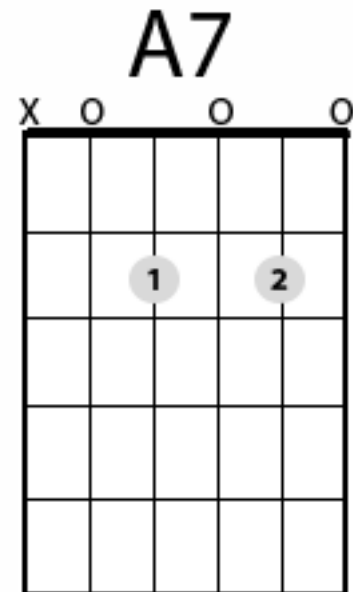

Amazing Grace

Easy Guitar Song

Chord Forms

Amazing Grace

traditional

D G D
Amazing grace, How sweet the sound
A7

That saved a wretch like me.

D G D
I once was lost, but now I am found,
D A7 D

Was blind, but now I see.

'Twas grace that taught my heart to fear,
And grace my fears relieved.
How precious did that grace appear
The hour I first believed.

Through many dangers, toils and snares
I have already come,
'Tis grace has brought me safe thus far
And grace will lead me home.