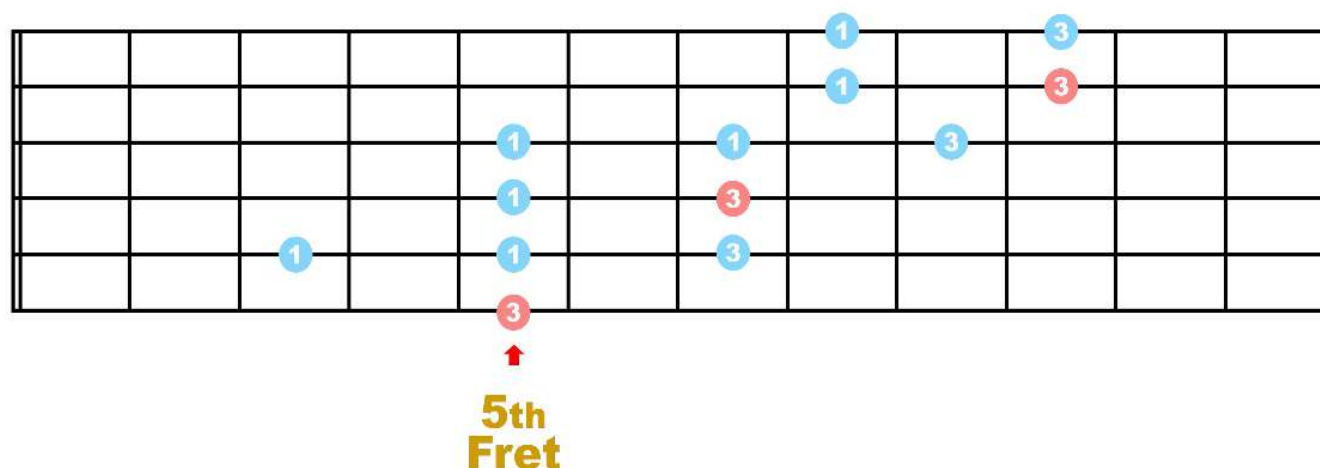

A Minor Pentatonic Scale

Cheat Sheet

A Minor Pentatonic Version 1— Going Up

A Minor Pentatonic Version 1— Going Down

A Minor Pentatonic Version 1

The image displays a musical score for the A Minor Pentatonic scale, Version 1. It consists of two staves: a treble clef staff and a guitar tablature staff. The treble clef staff is in 4/4 time and shows a sequence of notes: A2, A3, B3, C4, D4, E4, F4, G4, A4, G4, F4, E4, D4, C4, B3, A3, and A2. The guitar tablature staff is also in 4/4 time and shows the corresponding fret numbers for each note: 5, 3, 5, 7, 5, 7, 9, 8, 10, 8, 10, 8, 10, 8, 9, 7, 5, 7, 5, 7, 5, 3, and 5.