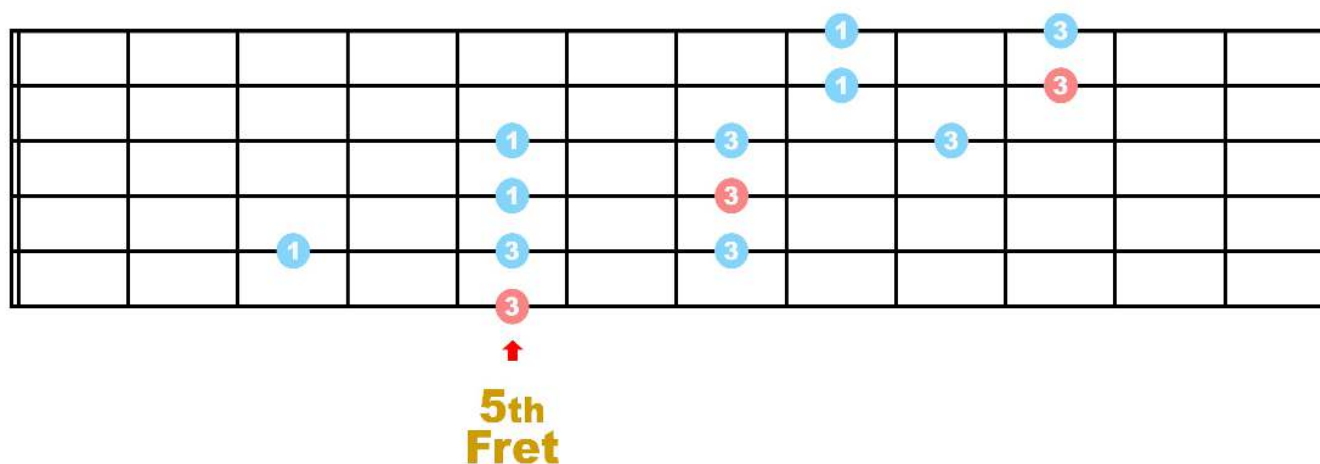

A Minor Pentatonic Scale

Cheat Sheet

A Minor Pentatonic Version 1— Going Up

A Minor Pentatonic Version 1— Going Down

A Minor Pentatonic Version 1

The image displays a musical score for the A Minor Pentatonic scale, Version 1. It consists of two staves: a treble clef staff and a guitar tablature staff. The treble clef staff is in 4/4 time and shows a sequence of notes: A2, A3, B3, C4, D4, E4, F4, G4, A4, G4, F4, E4, D4, C4, B3, A3, and A2. The guitar tablature staff is also in 4/4 time and shows the corresponding fret numbers for each note: 5, 3, 5, 7, 5, 7, 9, 8, 10, 8, 10, 8, 10, 8, 9, 7, 5, 7, 5, 7, 5, 3, and 5.